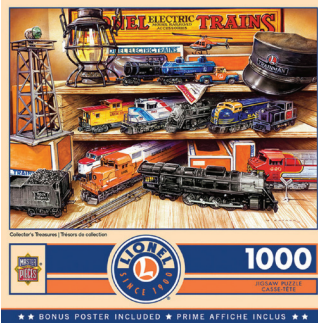

Collector's Treasures
Lionel 1000 Piece
TY-22-346 $16.99