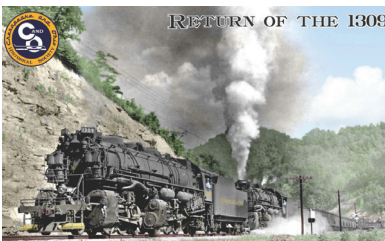

Return of the 1309 Booklet This is all about C&O's 1300-1309-series H-6 2-6-6-2 compound articulated locomotives. 36 pgs, PBK **BK-22-003 $9.95**