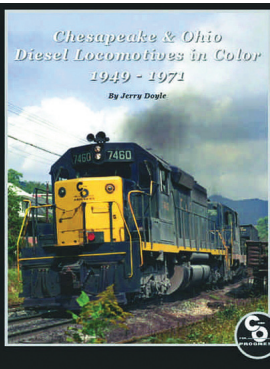

C&O Diesel Locomotives in Color Traces the dieselization of the C&O in the early years. 128 pgs, HC **BK-03-364 $15.95**