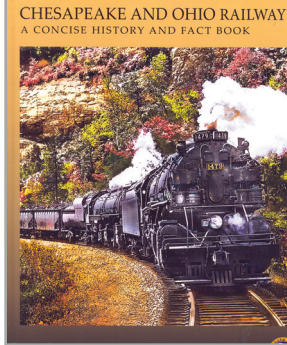

C&O Railway: A Concise History Covers development, and corporate history of the C&O. Fully illustrated 160 pgs, HC **BK-09-491 $24.95**