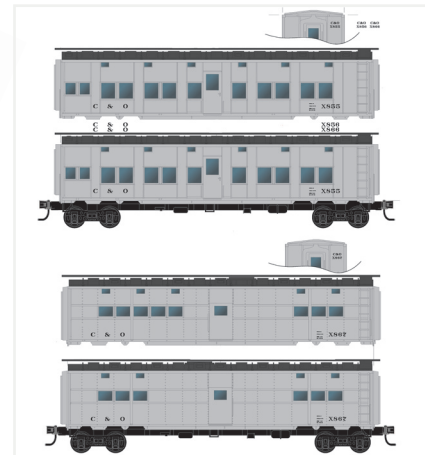

Streamlined Hudson Lapel Pin

Railroad Gloves
Large & X-Large
CL-22-412 \$16.95

N-Scale MOW Camp Car 4-car Set by Micro-Trains 3-50' Ex-WWII Troop Sleeper cars and 1-50' Ex-WWII Troop Kitchen car. **MD-21-901 \$123.95**